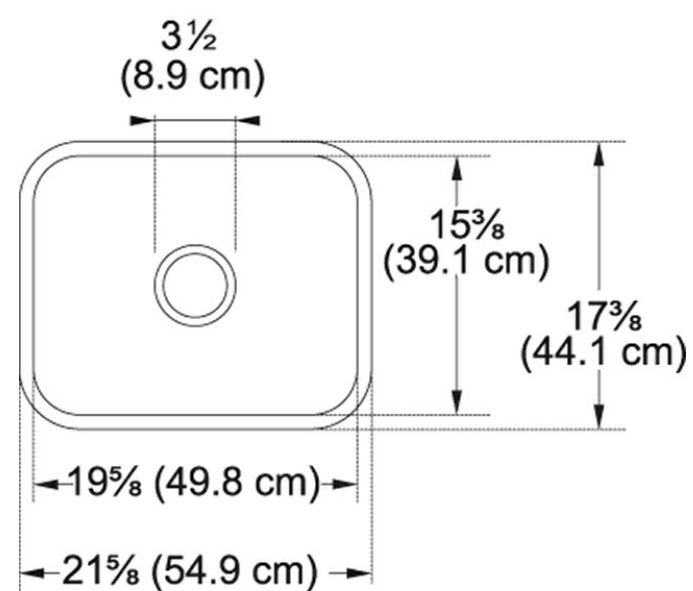

Technical Drawing

Product Dimensions

Length overall	21 5/8"
Width overall	17 3/8"
Length of large bowl	19 5/8"
Width of large bowl	15 3/8"
Depth of large bowl	6 7/8"
Minimum Cabinet Size	27"

General Information

Type of Material	Fireclay
Number of Bowls	1
Installation Clips	Yes
Cut-Out Template	No
Where to buy	Showroom

Article Numbers

FUN#	126.0066.143
US Part Number	CCK110-19BT